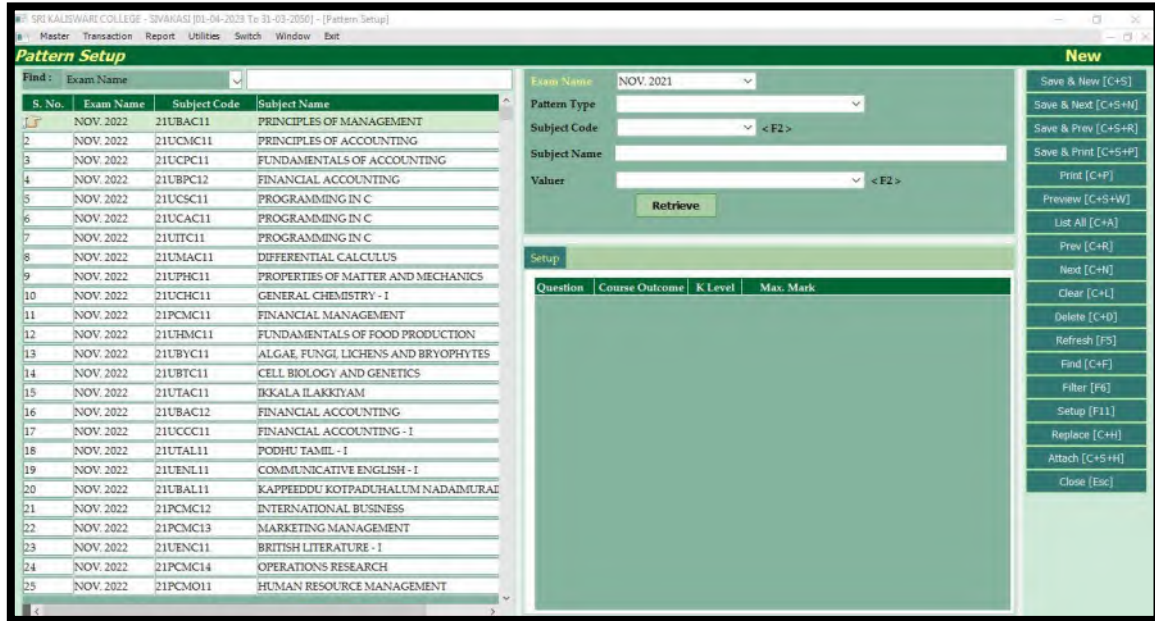

4.3.1 IT facilities are Frequently Updated and provides Sufficient Bandwidth for Internet Connection

Upgraded Digital Valuation in COE

Examiners Detail Entry Page

Course Detail Entry Page

Absentee Entry Page

Score Sheet Retrieving Page

Mark Report Generation Page

Course Outcome Retrieving Page