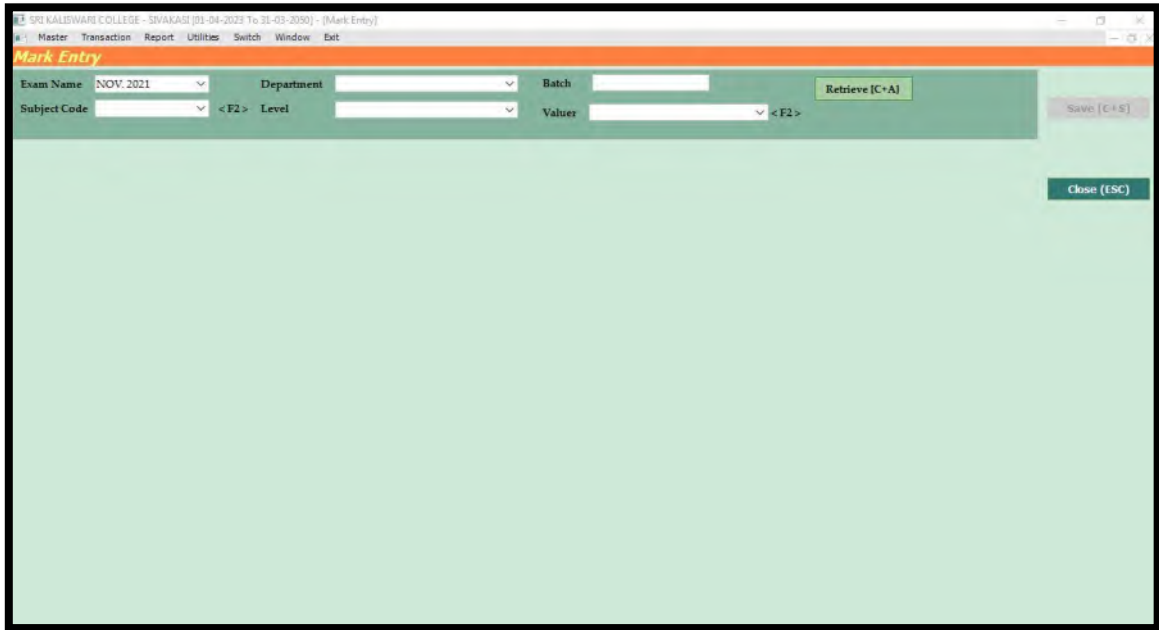

4.3.1 IT facilities are Frequently Updated and provides Sufficient Bandwidth for Internet Connection

Upgraded Digital Valuation in COE

Examiners Detail Entry Page

Course Detail Entry Page

Absentee Entry Page

Score Sheet Retrieving Page

Mark Report Generation Page

Course Outcome Retrieving Page