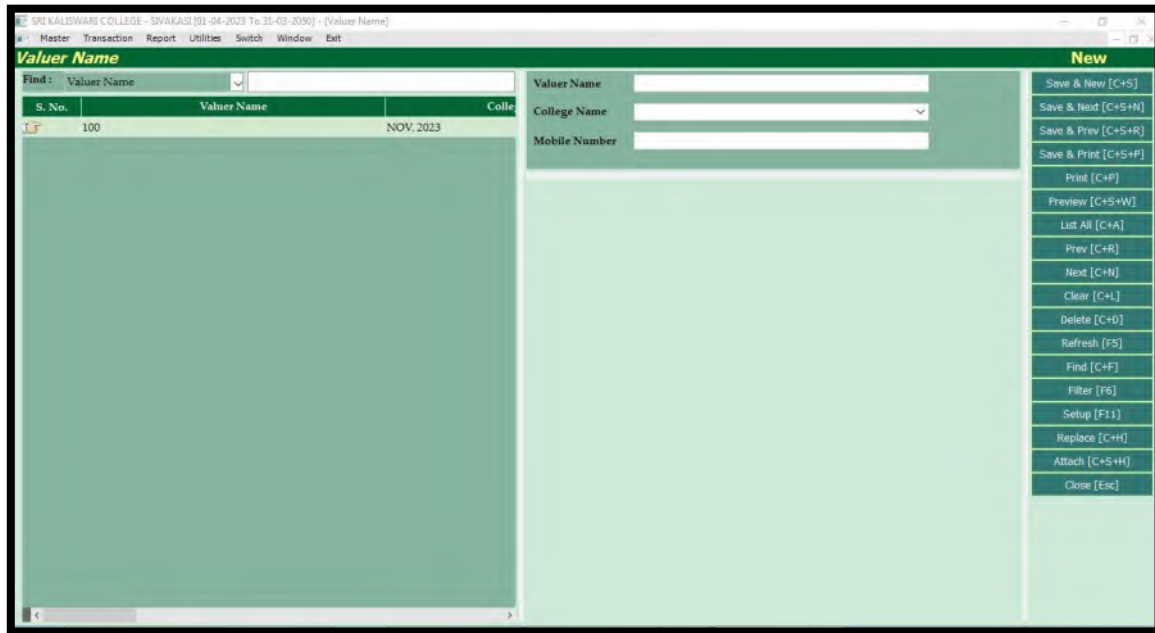

4.3.1 IT facilities are Frequently Updated and provides Sufficient Bandwidth for Internet Connection

Upgraded Digital Valuation in COE

Examiners Detail Entry Page

Course Detail Entry Page

Absentee Entry Page

Score Sheet Retrieving Page

Mark Report Generation Page

Course Outcome Retrieving Page