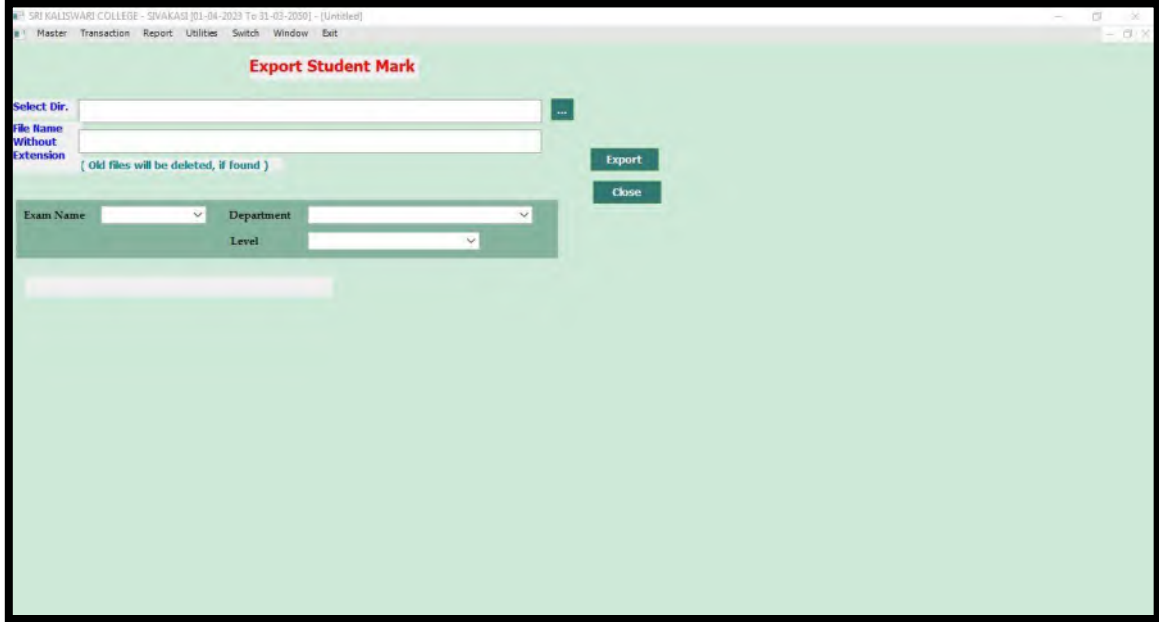

4.3.1 IT facilities are Frequently Updated and provides Sufficient Bandwidth for Internet Connection

Upgraded Digital Valuation in COE

Examiners Detail Entry Page

Course Detail Entry Page

Absentee Entry Page

Score Sheet Retrieving Page

Mark Report Generation Page

Course Outcome Retrieving Page